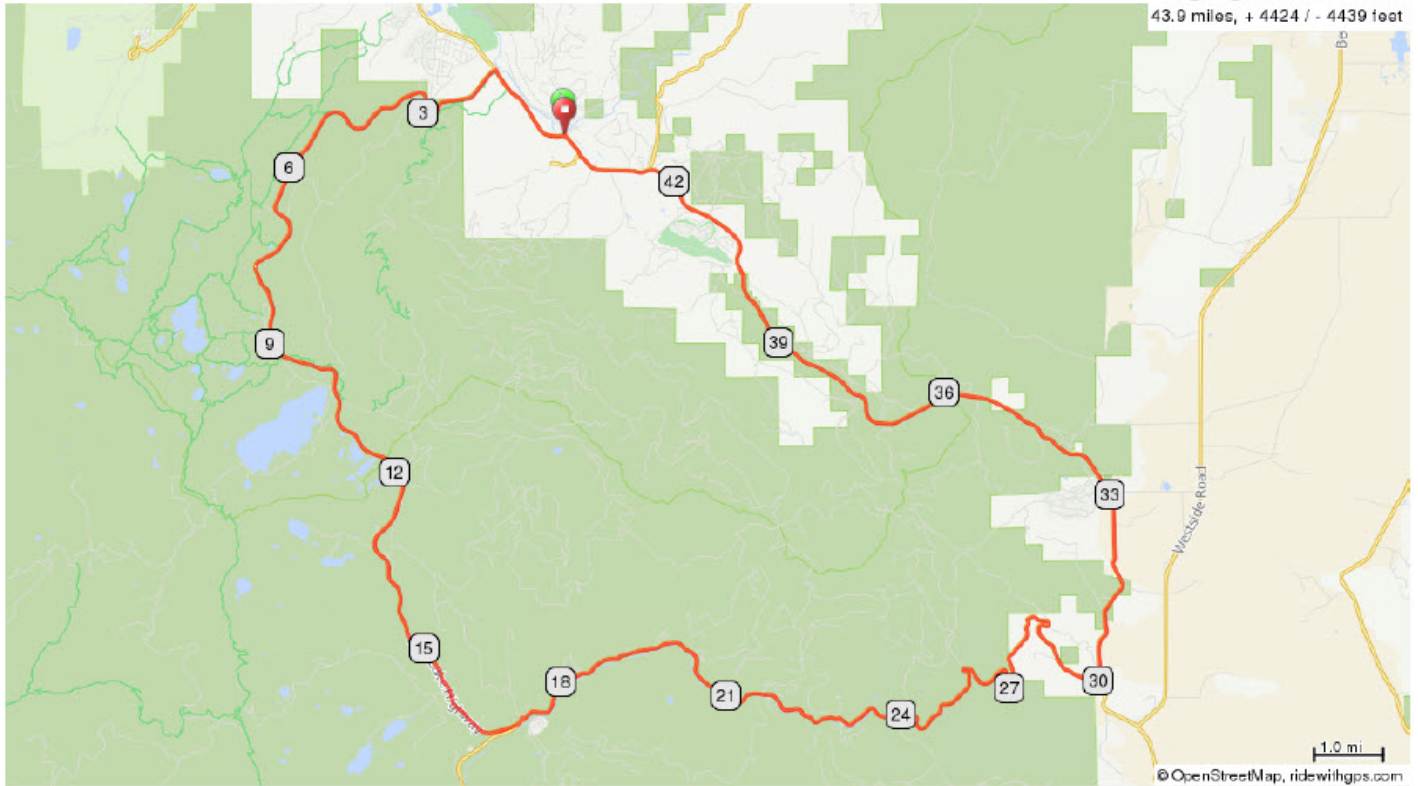

Gold Lakes Loop

43.9 miles, + 4424 / - 4439 feet

Gold Lakes Loop

- Starting at Clio Post Office → Right Turn right onto CA-89 N 0.2
- 1.5 ← Left Turn left onto Gold Lake Hwy 1.7
- 15.5 ← Left Turn left onto CA-49 S/Golden Chain Highway S 17.1
- 12.9 ← Left Turn left onto CA-89 N 30.1
- 13.8 → Right Turn right onto Clio State 40A Rd/Lower Main St 43.9