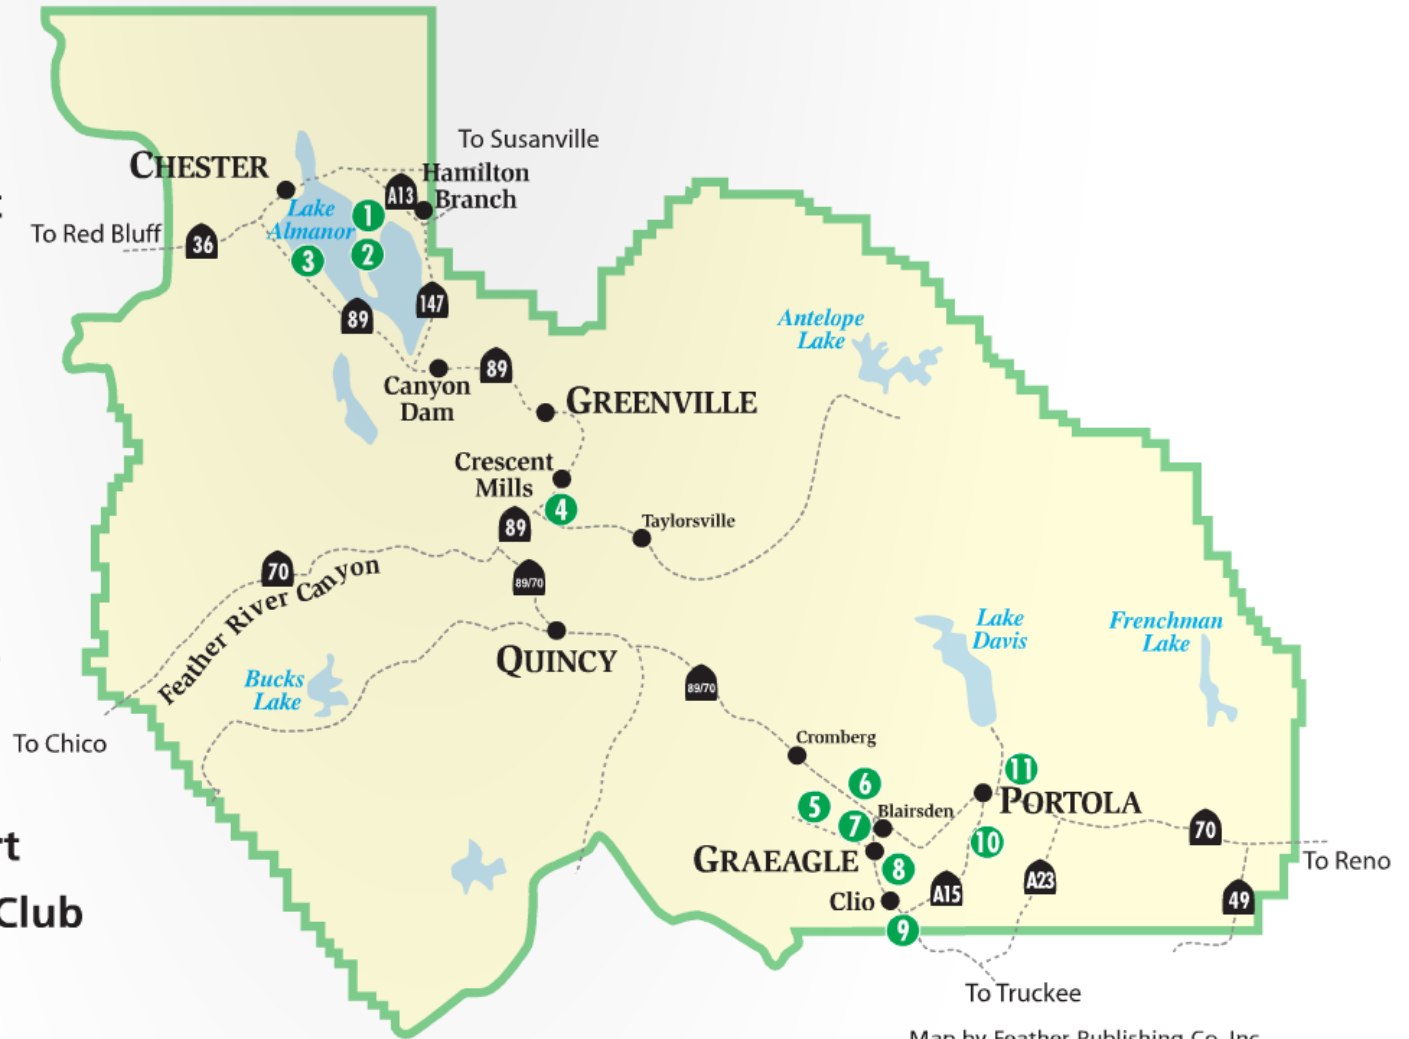

Golf Course Locator Map for Plumas County

- 1 Bailey Creek
- 2 Lake Almanor Country Club
- 3 Lake Almanor West
- 4 Mt. Huff
- 5 Plumas Pines Golf Resort
- 6 Feather River Inn
- 7 Feather River Park Resort
- 8 Graeagle Meadows
- 9 Whitehawk Ranch
- 10 The Dragon at Nakoma Golf Resort
- 11 Grizzly Ranch Golf Club

Map by Feather Publishing Co. Inc.